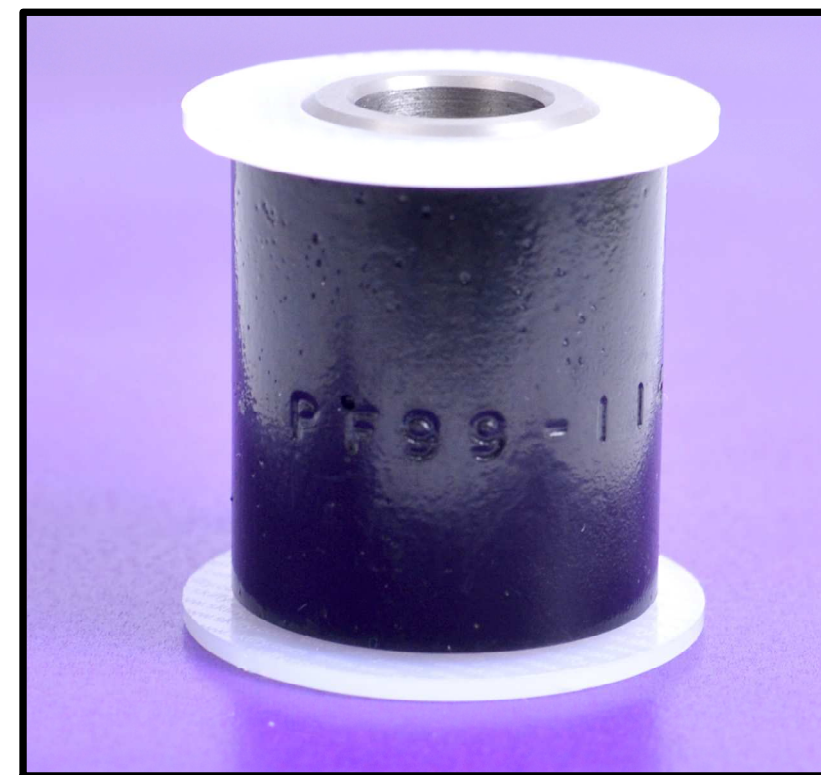

BUSH		
1.	MATERIAL	POLYURETHANE SHORE A 95
2.	COLOUR	BLACK
3.	BORE FINISH	KNURLED BORE
4.	KIT QUANTITY	1
SLEEVE		
1.	MATERIAL	STAINLESS STEEL
2.	LENGTH	35MM
3.	BORE FINISH	10MM
4.	KIT QUANTITY	1
TUBE & MOUNTING		
1.	TO SUIT BORE	1 1/8" , 26.9MM TO 27.1MM
2.	TO SUIT WIDTH	31MM
3.	TO SUIT MOUNTING LENGTH	35MM
4.		
WASHER		
1.	MATERIAL	NYLON
2.	DIAMETER	34MM
3.	THICKNESS	1.5MM
4.	KIT QUANTITY	2

NO	REVISION	BY	CHKD	DATE
0	ORIGINAL ISSUE	P.S.		25/6/12

DESCRIPTION
 KIT CAR BUSH, CATERHAM
 STYLE BUSH, SHORT, 10MM

© COPYRIGHT. ALL RIGHTS RESERVED
 THIS DRAWING IS STRICTLY CONFIDENTIAL AND MUST NOT BE
 COPIED, REPRODUCED OR ADAPTED, NOR MAY ARTICLES BE
 MANUFACTURED IN ACCORDANCE WITH THE DRAWING WITHOUT
 PRIOR WRITTEN PERMISSION OF POWERFLEX.

POWERFLEX
EPTC LTD

MATERIAL
 POLYURETHANE SHORE A 95

DRAWING No.
 99-114-10

REV
 0